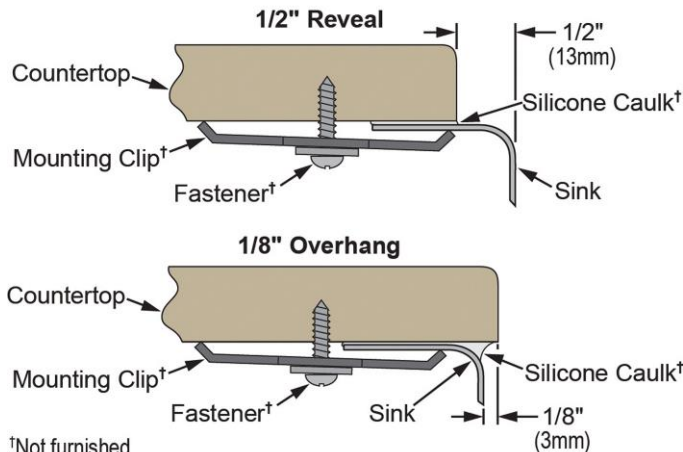

PRODUCT SPECIFICATIONS

Elkay Asana Stainless Steel 18-3/8" x 18-3/8" x 8", Single Bowl Undermount Bathroom Sink. Sink is manufactured from 18 gauge 304 Stainless Steel with a Lustertone finish, Center drain placement, and Bottom only pads.

Installation Type:	Undermount
Material:	304 Stainless Steel
Finish:	Lustertone
Gauge:	18
Sound Deadening:	Bottom only pads
Number of Bowls:	1
Sink Dimensions:	18-3/8" x 18-3/8" x 8"
Bowl 1 Dimensions:	16" x 16" x 8"
Drain Size:	2" (51mm)
Drain Location:	Center
Minimum Cabinet Size:	24"
Mounting Hardware:	Undermount brackets sold separately
Template Included:	Yes
Cutout Template #:	1000001418

Template is available for download at [elkay.com](#)

Installation Profile:

Designed to affix to the underside of any solid surface countertop.

OPTIONAL ACCESSORIES

Drain:	LK36
Faucet:	LKMY1042
Hardware:	LKUCLIP8
Soap Dispenser:	LKMY1054